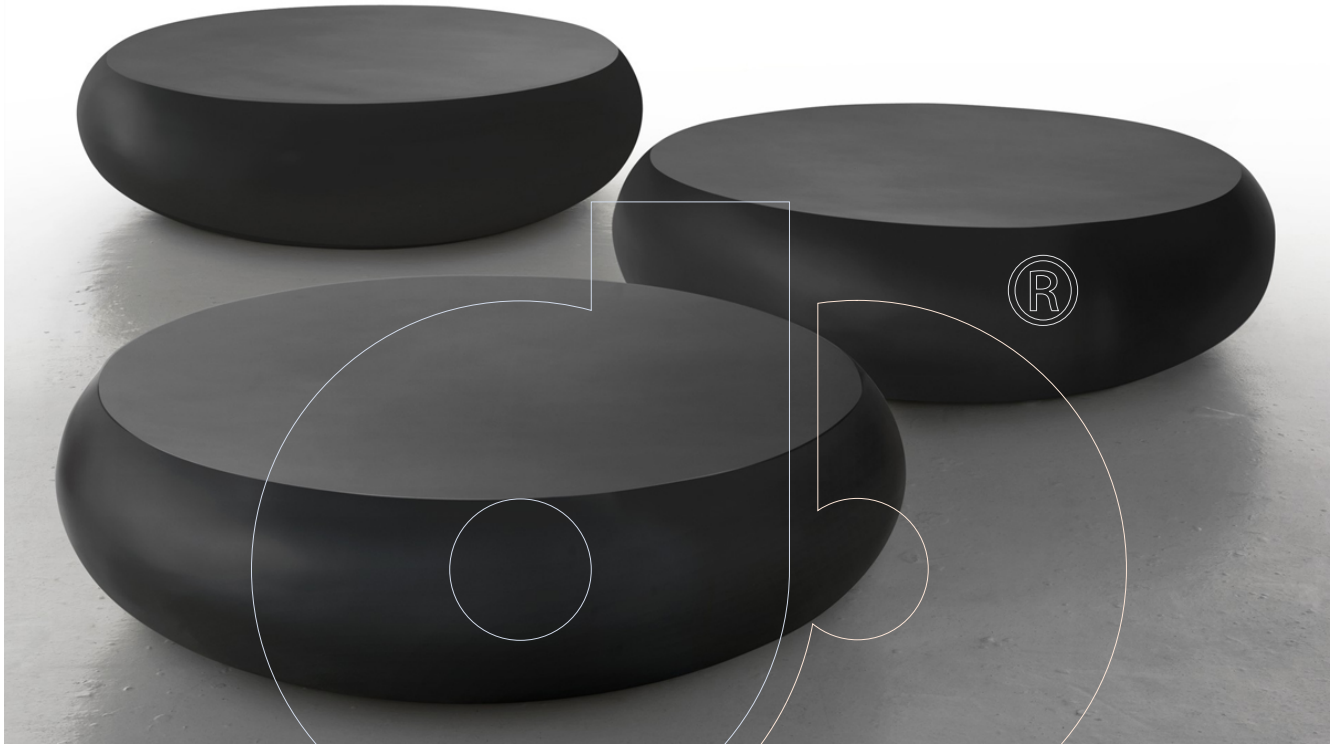

usona

Coffee Table 15613

Coffee table with structure in black or white fiberglass, suitable for indoor or outdoor use. Two sizes available.

Fabric:

Dimension: Small: 33" diam. x 9"H
Large: 39.5" diam. x 12"H

Material: Fiberglass.

Finish: Black or white.

DynamicPDF

Because all items in usona's collection are made to order in our European factories, general lead-times are about 18 to 22 week range. Orders are not subject to cancellation or refund at any time after production begins. Usional simply requires a 50% deposit to place an order, and full balance prior to shipping. We can arrange for freight to mist locations on the globe and a usona representative will gladly provide you with a freight quote upon request prior to order placement. Color, grain variations and veining are natural characteristics of wood, stone iron, fabric and leather. These variations reveal the individuality of each piece. For this reason the natural qualities may vary from pieces you have seen in showroom and website. Special order conditions apply.

usona