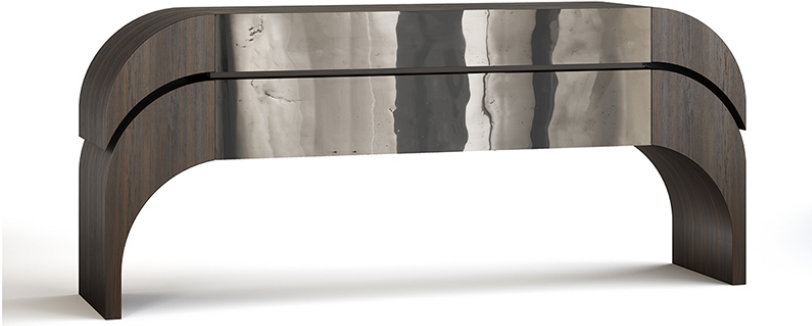

---

**Console 04954**

Arched console with a single horizontal or double horizontal row of drawers. Available to order in a choice of two sizes and numerous wood finish options. Also available to order with optional metal clad drawer fronts. Please see **ADDITIONAL SPECS** for sketch and possible drawer configurations.

**Fabric:**

**Dimension: Small** 86.75"W x 19.75"D x 37.5"H

**Large** 106.25"W x 19.75"D x 37.5"H

Wood finish options: Oak wood in natural, stained, or lacquered finish. Thermo-treated oak in light or dark finish. Green ebony.

Note: Available entirely in wood, or with structure in wood with front surface clad in metal: Pewter, or brass in natural, satin, or burnished hand-brushed finish.

**Material:** Oak wood, thermo-treated oak, or green ebony